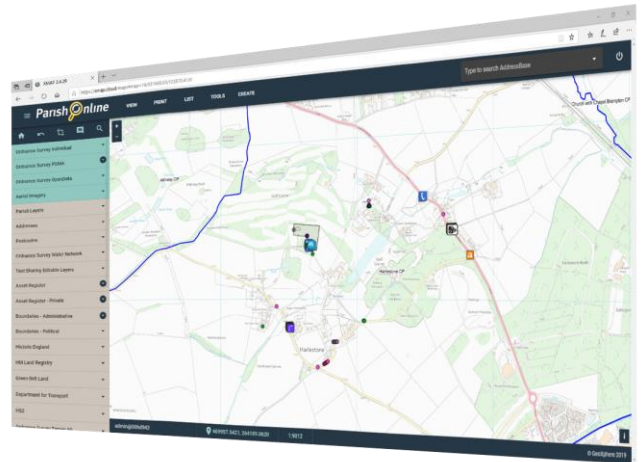

Digital Mapping for Local Councils

Essential for your:

- digital asset register
- neighbourhood plans
- engagement with the public

Affordable for every size of Local Council

Online Training for ALCs

This online training session gives the opportunity for Councils interested in Parish Online to really understand what the software can offer Parish or Town Councils.